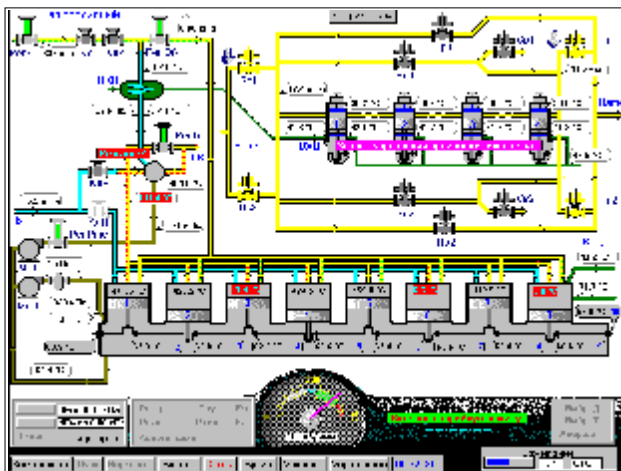

GAS PRETREATMENT PLANTS AT GAS CONDENSATE FIELDS

- Poltava District:
- Chutivka gas condensate field
 - East-Poltava gas condensate field
 - Semerynka gas condensate field
 - Bairak gas condensate field
 - Skorobagatkivske gas condensate field
 - East-Mashivka gas condensate field
 - Gorobtsi gas condensate field
 - Sementsi gas condensate field
 - Belsk gas condensate field
 - West-Soloha gas condensate field

- Kharkiv District:
- Kolomak gas condensate field
- Lviv District:
- Derzhiv
 - Bilche-Volytsk gas field
 - Lyubeshiv gas field
- Crimea Region:
- East-Kazantyp gas field

COMPRESSOR PLANTS

- Glibivka underground gas storage station
- Kotelva gas condensate field