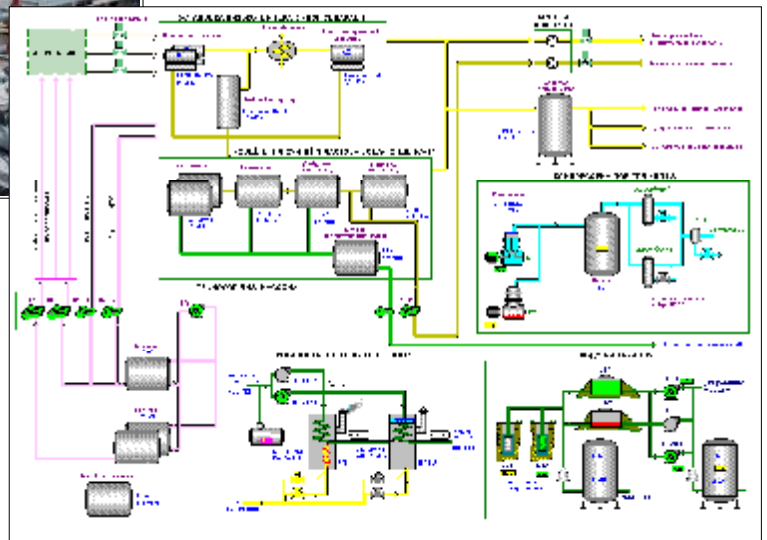

GAS PRETREATMENT PLANTS AT GAS CONDENSATE FIELDS

- Poltava District:
- Chutivka gas condensate field
 - East-Poltava gas condensate field
 - Semerynka gas condensate field
 - Bairak gas condensate field
 - Skorobagatkivske gas condensate field
 - East-Mashivka gas condensate field
 - Gorobtsi gas condensate field
 - Sementsi gas condensate field
 - Belsk gas condensate field
 - West-Soloha gas condensate field

- Kharkiv District:
- Kolomak gas condensate field
- Lviv District:
- Derzhiv
 - Bilche-Volytsk gas field
 - Lyubeshiv gas field
- Crimea Region:
- East-Kazantyp gas field

COMPRESSOR PLANTS

- Glibivka underground gas storage station
- Kotelva gas condensate field